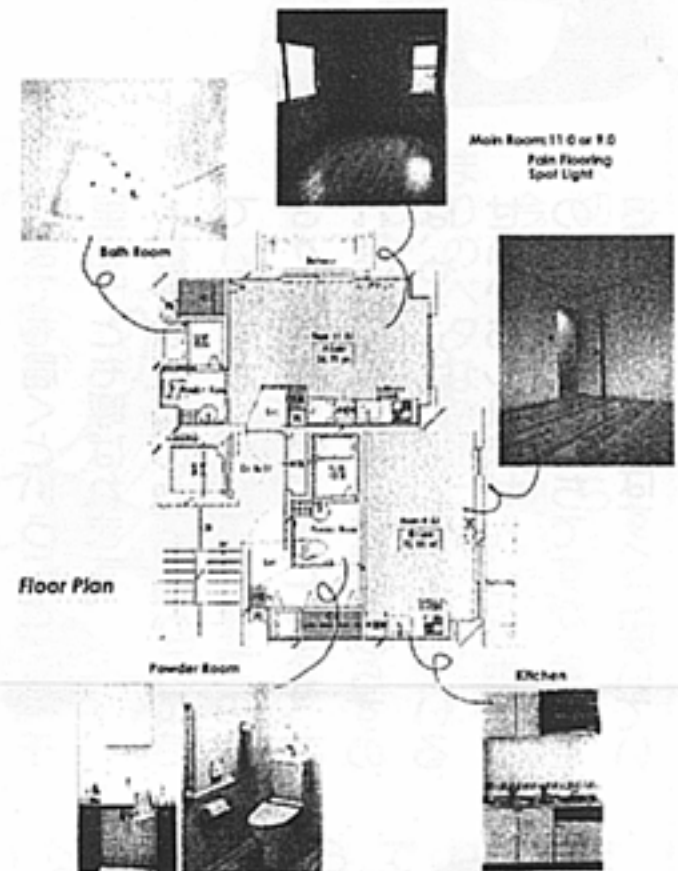

所在地/大阪市東淀川区小松1丁目1-14

Image Pers

Floor Plan

Powder Room

Main Room 11.0 or 9.0  
Pain Flooring  
Spot Light

Kitchen

MAP